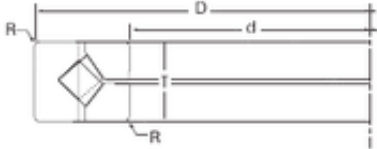

## XR882055 Cross tapered roller bearing TIMKEN

Bearing No. XR882055

Size	901.7x1117.6x82.55 mm
Bore Diameter	901,7 mm
Outer Diameter	1117,6 mm
Width	82,55 mm
d	901,7 mm
D	1117,6 mm
T	82,55 mm

XR882055 Bearing 2D drawings and 3D CAD models